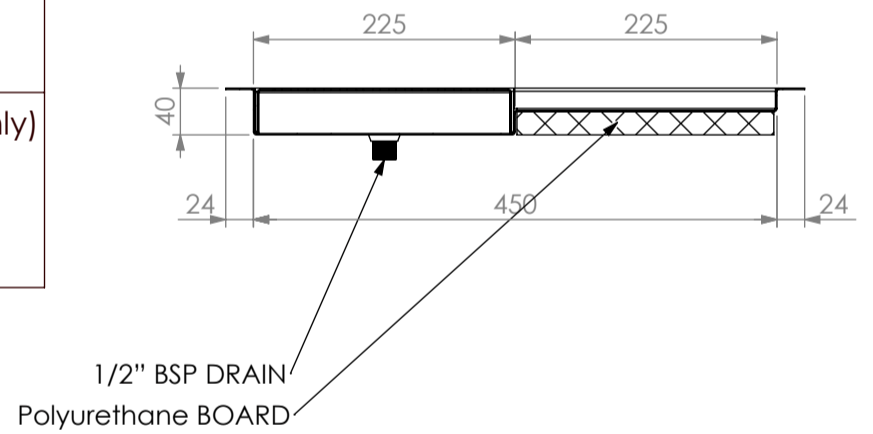

SIMPLY STAINLESS

Modular Bar Solutions

WMTS.101
WM-040293
SIMPLY STAINLESS
Model Number : SBM-DBS-GR

WITH GLASS RINSE

WITHOUT GLASS RINSE

SPECIFICATION	
Material	- High quality 304 grade stainless steel. - 1.2mm gauge, no. 4 Finish.
Beer Station	- Fully integrated jug rinser Watermark approved. (GR Models only) - Stainless steel drip tray. - Polyurethane board for front attachment below. - 1/2" BSP drain spigot. - Full range.

SBM-DBS	Drop-in Beer Station	
	Product Code	Dimensions (mm)
	SBM-DBS-0600	600x450
	SBM-DBS-0900	900x450
	SBM-DBS-GR-0600	600x450
	SBM-DBS-GR-0900	900x450